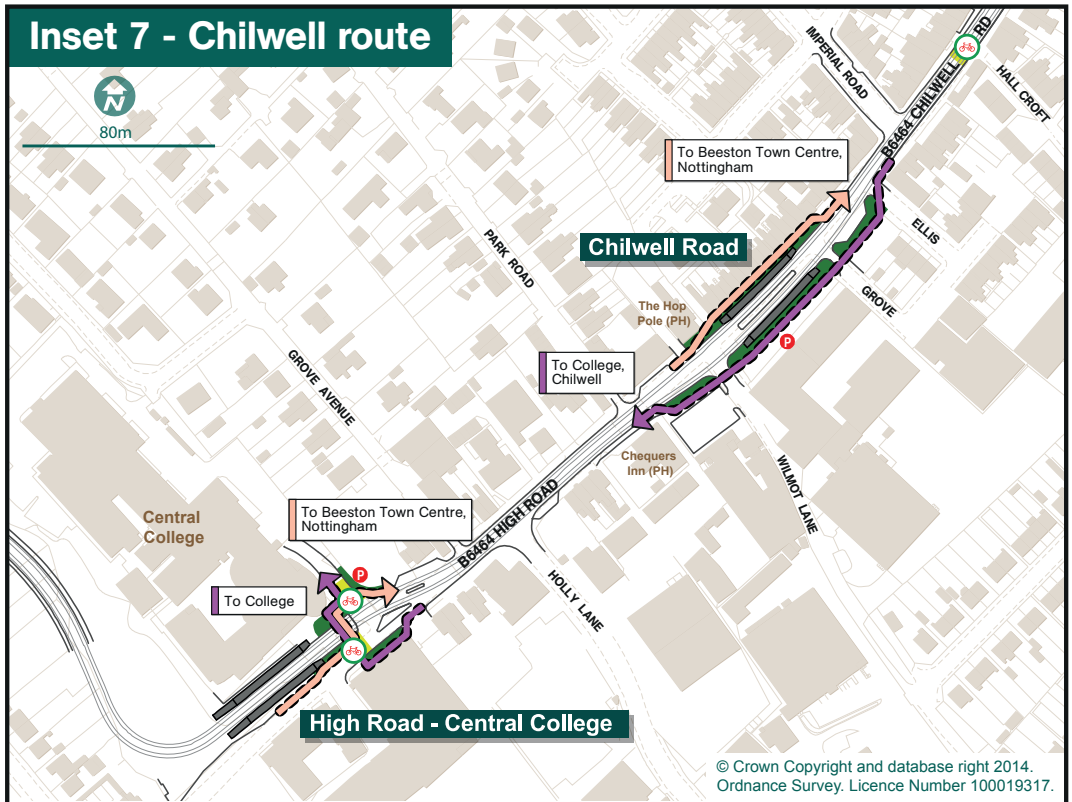

Inset 7 - Chilwell route

80m

© Crown Copyright and database right 2014.
Ordnance Survey. Licence Number 100019317.

Recommended routes for cyclists

Shared pedestrian and cycle path

On-road cycle lane

Toucan crossing

Cycle parking