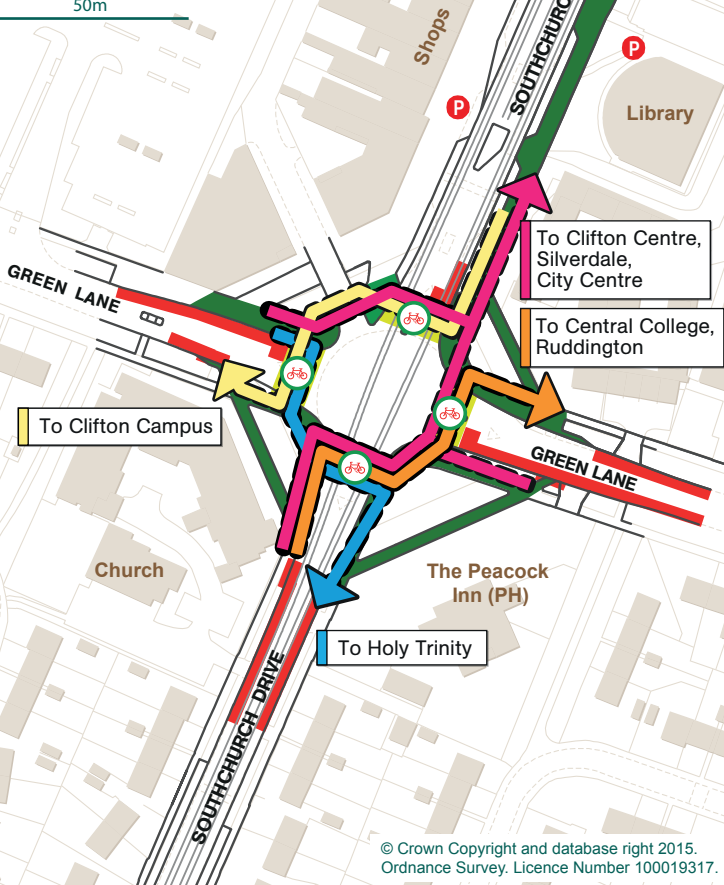

# Inset 3 - Clifton route

50m

To Clifton Centre,  
Silverdale,  
City Centre

To Central College,  
Ruddington

To Clifton Campus

To Holy Trinity

© Crown Copyright and database right 2015.  
Ordnance Survey. Licence Number 100019317.

Recommended  
routes for  
cyclists

Shared pedestrian and cycle path

Toucan crossing

On-road  
cycle lane

Cycle parking