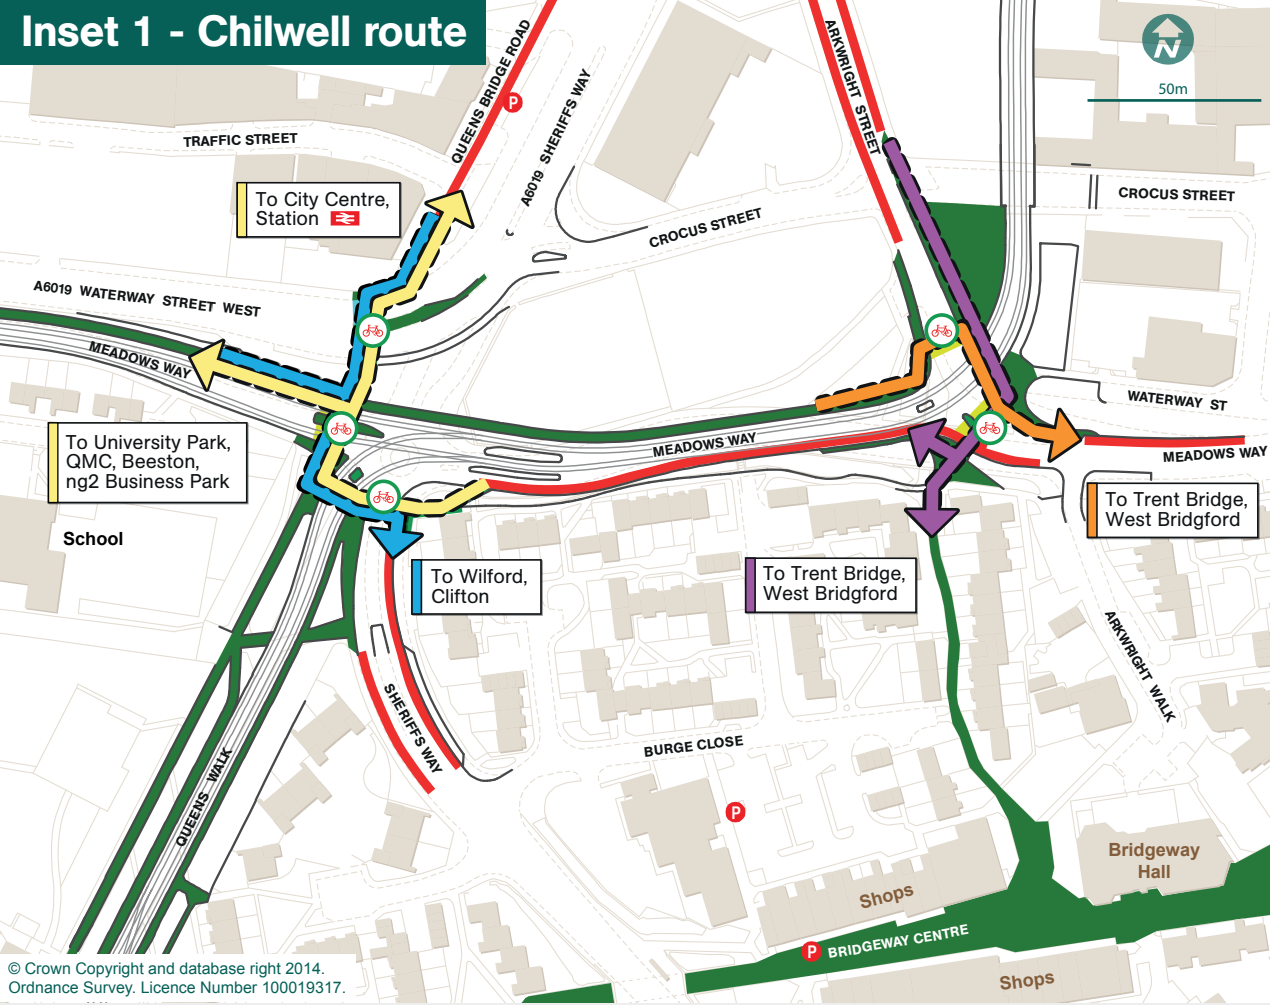

Inset 1 - Chilwell route

50m

© Crown Copyright and database right 2014.
Ordnance Survey. Licence Number 100019317.

Recommended routes for cyclists

Shared pedestrian and cycle path

On-road cycle lane

Toucan crossing

Cycle parking